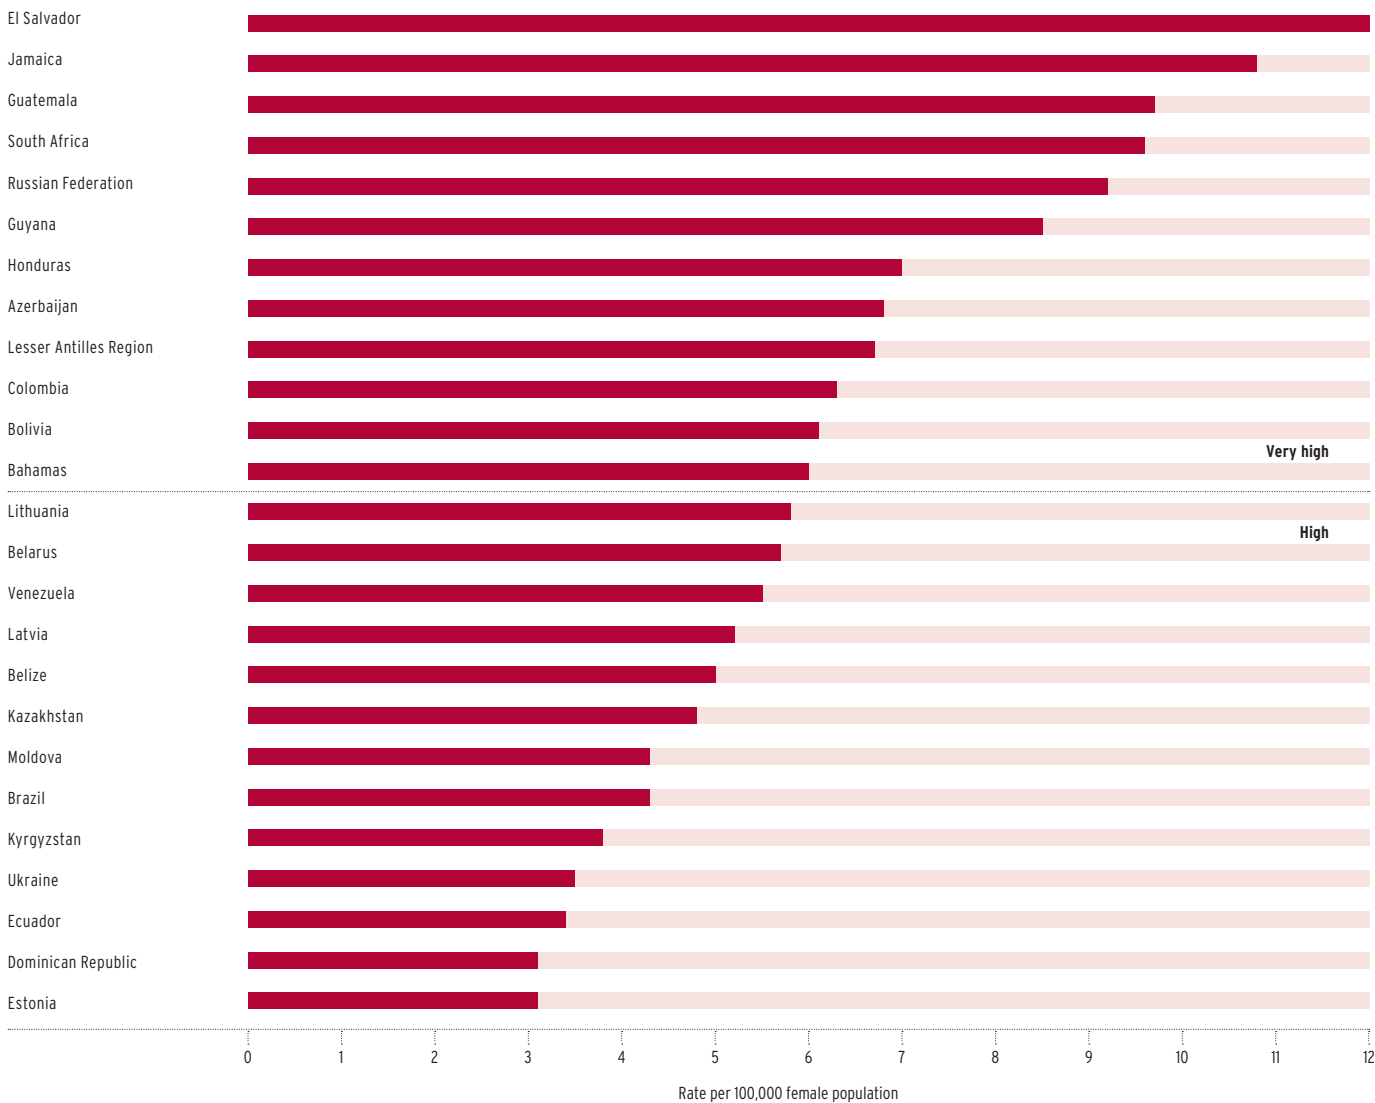

**Figure 2 Average femicide rates per 100,000 female population in 25 countries and territories with high and very high rates, 2004-09**

Source: Alvazzi del Frate (2011, p. 120)